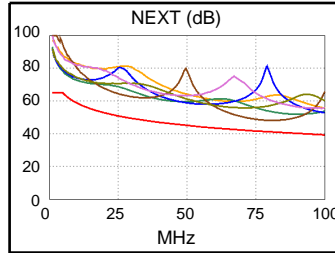

Main S/N: 2300619

Remote S/N: 2300620

Main Adapter: DTX-PC5E/MN

Remote Adapter: DTX-PC5E/SR

Wire Map	1	2	3	4	5	6	7	8
PASS								
(T568B)	1	2	3	4	5	6	7	8

Length (ft)	[Pair 12]	6
Prop. Delay (ns)	[Pair 36]	10
Delay Skew (ns)	[Pair 36]	1
Resistance (ohms)	[Pair 12]	0.5

	Worst Case Margin		Worst Case Value	
PASS	MAIN	SR	MAIN	SR
Worst Pair	36-45	36-45		
NEXT (dB)	6.9	7.0		
Freq. (MHz)	77.8	79.0		
Limit (dB)	41.4	41.2		

PASS	MAIN	SR	MAIN	SR
Worst Pair	78	78		
RL (dB)	0.9	1.1		
Freq. (MHz)	38.3	47.5		
Limit (dB)	22.2	21.2		