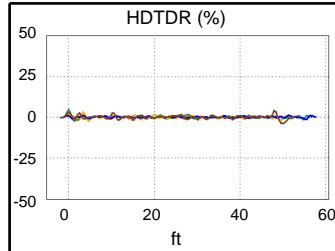

Main S/N: 2300619

Remote S/N: 2300620

Main Adapter: DTX-PC6/MN

Remote Adapter: DTX-PC6/SR

Wire Map	1	2	3	4	5	6	7	8
PASS								
(T568B)	1	2	3	4	5	6	7	8

Length (ft)	[Pair 78]	51
Prop. Delay (ns)	[Pair 45]	82
Delay Skew (ns)	[Pair 45]	7
Resistance (ohms)	[Pair 36]	2.9

	Worst Case Margin		Worst Case Value	
	MAIN	SR	MAIN	SR
FAIL				
Worst Pair	36-45	36-45		
NEXT (dB)	-2.1 F	-0.7		
Freq. (MHz)	120.5	195.5		
Limit (dB)	42.7	39.2		

	MAIN	SR	MAIN	SR
FAIL				
Worst Pair	78	12		
RL (dB)	-0.7 * F	2.3		
Freq. (MHz)	16.5	236.0		
Limit (dB)	23.5	14.3		

* Measurement is within the accuracy limits of the instrument.