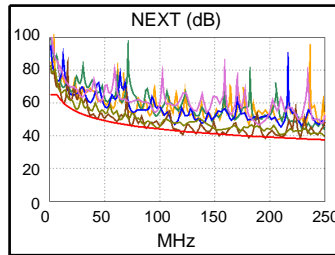

Main S/N: 2300619

Remote S/N: 2300620

Main Adapter: DTX-PC6/MN

Remote Adapter: DTX-PC6/SR

Wire Map	1	2	3	4	5	6	7	8
PASS								
(T568B)	1	2	3	4	5	6	7	8

Length (ft)	[Pair 78]	51
Prop. Delay (ns)	[Pair 45]	82
Delay Skew (ns)	[Pair 45]	7
Resistance (ohms)	[Pair 36]	2.9

	Worst Case Margin		Worst Case Value	
	MAIN	SR	MAIN	SR
FAIL				
Worst Pair	36-45	36-45		
NEXT (dB)	-2.1 F	-0.7		
Freq. (MHz)	120.5	195.5		
Limit (dB)	42.7	39.2		

	MAIN	SR	MAIN	SR
FAIL				
Worst Pair	78	12		
RL (dB)	-0.7 * F	2.3		
Freq. (MHz)	16.5	236.0		
Limit (dB)	23.5	14.3		