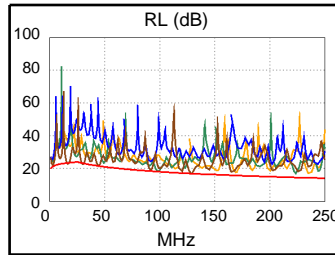

Main S/N: 2300619

Remote S/N: 2300620

Main Adapter: DTX-PC6/MN

Remote Adapter: DTX-PC6/SR

Wire Map	1	2	3	4	5	6	7	8
PASS								
(T568B)	1	2	3	4	5	6	7	8

Length (ft)	[Pair 78]	51
Prop. Delay (ns)	[Pair 45]	82
Delay Skew (ns)	[Pair 45]	7
Resistance (ohms)	[Pair 36]	2.9

	Worst Case Margin		Worst Case Value	
	MAIN	SR	MAIN	SR
FAIL				
Worst Pair	36-45	36-45		
NEXT (dB)	-2.1 F	-0.7		
Freq. (MHz)	120.5	195.5		
Limit (dB)	42.7	39.2		

	MAIN	SR	MAIN	SR
FAIL				
Worst Pair	78	12		
RL (dB)	-0.7 * F	2.3		
Freq. (MHz)	16.5	236.0		
Limit (dB)	23.5	14.3		