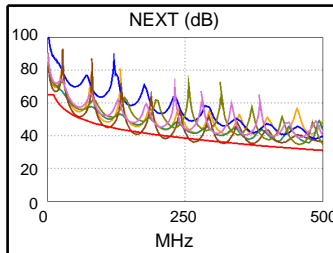

Test Limit: ISO Patch Cord Cat6A 2.0m

Cable Type: Cat 6A UTP

Operator: BJC

Software Version: 2.7400

Limits Version: 1.9300

NVP: 68.2%

Test Summary: FAIL

Model: DTX-1800

Main S/N: 2300619

Remote S/N: 2300620

Main Adapter: DTX-PC6A/MN ISO/IEC

Remote Adapter: DTX-PC6A/SR ISO/IEC

Wire Map	1	2	3	4	5	6	7	8
PASS								
(T568B)	1	2	3	4	5	6	7	8

Length (ft)	[Pair 12]	6
Prop. Delay (ns)	[Pair 36]	10
Delay Skew (ns)	[Pair 36]	1
Resistance (ohms)	[Pair 36]	0.5

	Worst Case Margin		Worst Case Value	
	MAIN	SR	MAIN	SR
FAIL				
Worst Pair	36-45	36-78		
NEXT (dB)	-2.0F	2.6		
Freq. (MHz)	265.0	457.0		
Limit (dB)	38.1	32.0		

	MAIN	SR	MAIN	SR
PASS				
Worst Pair	78	12		
RL (dB)	1.1	4.7		
Freq. (MHz)	36.5	458.0		
Limit (dB)	22.4	10.1		