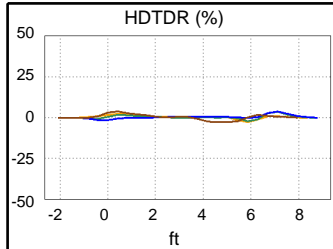

Main S/N: 2300619

Remote S/N: 2300620

Main Adapter: DTX-PC6A/MN ISO/IEC

Remote Adapter: DTX-PC6A/SR ISO/IEC

Wire Map	1	2	3	4	5	6	7	8
PASS								
(T568B)	1	2	3	4	5	6	7	8

Length (ft)	[Pair 12]	6
Prop. Delay (ns)	[Pair 36]	10
Delay Skew (ns)	[Pair 36]	1
Resistance (ohms)	[Pair 36]	0.5

	Worst Case Margin		Worst Case Value	
	MAIN	SR	MAIN	SR
FAIL				
Worst Pair	36-45	36-78		
NEXT (dB)	-2.0F	2.6		
Freq. (MHz)	265.0	457.0		
Limit (dB)	38.1	32.0		

	MAIN	SR	MAIN	SR
PASS				
Worst Pair	78	12		
RL (dB)	1.1	4.7		
Freq. (MHz)	36.5	458.0		
Limit (dB)	22.4	10.1		