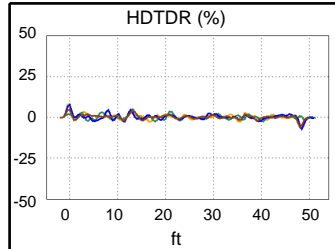

Main S/N: 2300619

Remote S/N: 2300620

Main Adapter: DTX-PC6/MN

Remote Adapter: DTX-PC6/SR

Wire Map	1	2	3	4	5	6	7	8
PASS								
(T568B)	1	2	3	4	5	6	7	8

Length (ft)	[Pair 12]	48
Prop. Delay (ns)	[Pair 36]	72
Delay Skew (ns)	[Pair 36]	1
Resistance (ohms)	[Pair 45]	7.2

	Worst Case Margin		Worst Case Value	
	MAIN	SR	MAIN	SR
FAIL				
Worst Pair	36-45	36-45		
NEXT (dB)	-5.4F	-4.3		
Freq. (MHz)	42.3	227.0		
Limit (dB)	50.5	38.2		

	Worst Case Margin		Worst Case Value	
	MAIN	SR	MAIN	SR
FAIL				
Worst Pair	45	45		
RL (dB)	-7.9F	-4.5		
Freq. (MHz)	31.0	167.5		
Limit (dB)	23.1	15.7		