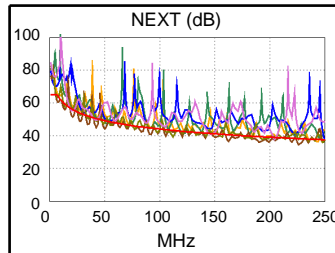

Main S/N: 2300619

Remote S/N: 2300620

Main Adapter: DTX-PC6/MN

Remote Adapter: DTX-PC6/SR

Wire Map	1	2	3	4	5	6	7	8
PASS								
(T568B)	1	2	3	4	5	6	7	8

Length (ft)	[Pair 12]	48
Prop. Delay (ns)	[Pair 36]	72
Delay Skew (ns)	[Pair 36]	1
Resistance (ohms)	[Pair 45]	7.2

	Worst Case Margin		Worst Case Value	
	MAIN	SR	MAIN	SR
FAIL				
Worst Pair	36-45	36-45		
NEXT (dB)	-5.4F	-4.3		
Freq. (MHz)	42.3	227.0		
Limit (dB)	50.5	38.2		

	Worst Case Margin		Worst Case Value	
	MAIN	SR	MAIN	SR
FAIL				
Worst Pair	45	45		
RL (dB)	-7.9F	-4.5		
Freq. (MHz)	31.0	167.5		
Limit (dB)	23.1	15.7		