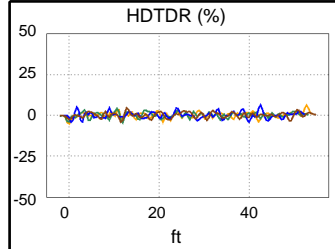

Main S/N: 2300619

Remote S/N: 2300620

Main Adapter: DTX-PC5E/MN

Remote Adapter: DTX-PC5E/SR

Wire Map	1	2	3	4	5	6	7	8
PASS								
(T568B)	1	2	3	4	5	6	7	8

Length (ft)	[Pair 45]	50
Prop. Delay (ns)	[Pair 78]	78
Delay Skew (ns)	[Pair 78]	4
Resistance (ohms)	[Pair 45]	3.3

PASS	Worst Case Margin		Worst Case Value	
	MAIN	SR	MAIN	SR
Worst Pair	36-78	36-78		
NEXT (dB)	7.1	7.1		
Freq. (MHz)	81.8	82.0		
Limit (dB)	37.6	37.5		

FAIL	MAIN	SR	MAIN	SR
Worst Pair	12	78		
RL (dB)	-6.4F	-3.9		
Freq. (MHz)	15.8	90.3		
Limit (dB)	23.4	18.4		