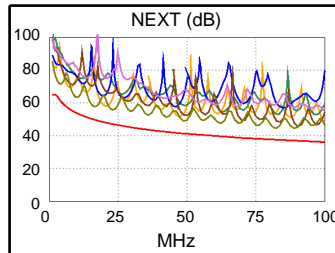

Main S/N: 2300619

Remote S/N: 2300620

Main Adapter: DTX-PC5E/MN

Remote Adapter: DTX-PC5E/SR

Wire Map	1	2	3	4	5	6	7	8
PASS								
(T568B)	1	2	3	4	5	6	7	8

Length (ft)	[Pair 45]	50
Prop. Delay (ns)	[Pair 78]	78
Delay Skew (ns)	[Pair 78]	4
Resistance (ohms)	[Pair 45]	3.3

PASS	Worst Case Margin		Worst Case Value	
	MAIN	SR	MAIN	SR
Worst Pair	36-78	36-78		
NEXT (dB)	7.1	7.1		
Freq. (MHz)	81.8	82.0		
Limit (dB)	37.6	37.5		

FAIL	MAIN	SR	MAIN	SR
Worst Pair	12	78		
RL (dB)	-6.4F	-3.9		
Freq. (MHz)	15.8	90.3		
Limit (dB)	23.4	18.4		