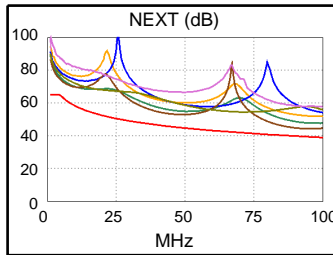

Main S/N: 2300619

Remote S/N: 2300620

Main Adapter: DTX-PC5E/MN

Remote Adapter: DTX-PC5E/SR

Wire Map	1	2	3	4	5	6	7	8	S
PASS									
(T568B)	1	2	3	4	5	6	7	8	S

Length (ft)	[Pair 12]	7
Prop. Delay (ns)	[Pair 45]	10
Delay Skew (ns)	[Pair 45]	1
Resistance (ohms)	[Pair 36]	1.3

	Worst Case Margin		Worst Case Value	
PASS	MAIN	SR	MAIN	SR
Worst Pair	36-45	36-45		
NEXT (dB)	4.8	4.8		
Freq. (MHz)	91.5	93.3		
Limit (dB)	39.7	39.5		

FAIL	MAIN	SR	MAIN	SR
Worst Pair	78	78		
RL (dB)	-4.6F	0.5		
Freq. (MHz)	25.1	86.5		
Limit (dB)	24.0	18.6		