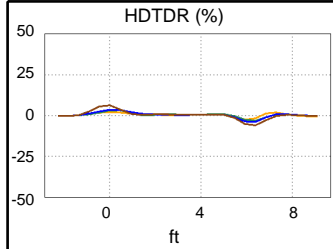

Main S/N: 2300619

Remote S/N: 2300620

Main Adapter: DTX-PC5E/MN

Remote Adapter: DTX-PC5E/SR

Wire Map	1	2	3	4	5	6	7	8	S
PASS									
(T568B)	1	2	3	4	5	6	7	8	S

Length (ft)	[Pair 12]	7
Prop. Delay (ns)	[Pair 45]	10
Delay Skew (ns)	[Pair 45]	1
Resistance (ohms)	[Pair 36]	1.3

	Worst Case Margin		Worst Case Value	
PASS	MAIN	SR	MAIN	SR
Worst Pair	36-45	36-45		
NEXT (dB)	4.8	4.8		
Freq. (MHz)	91.5	93.3		
Limit (dB)	39.7	39.5		

FAIL	MAIN	SR	MAIN	SR
Worst Pair	78	78		
RL (dB)	-4.6F	0.5		
Freq. (MHz)	25.1	86.5		
Limit (dB)	24.0	18.6		