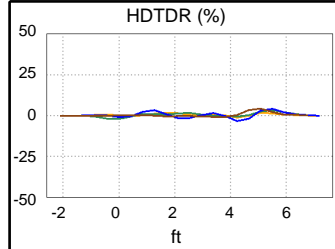

Wire Map	1	2	3	4	5	6	7	8
PASS								
(T568B)	1	2	3	4	5	6	7	8

Length (ft)	[Pair 12]	5
Prop. Delay (ns)	[Pair 36]	8
Delay Skew (ns)	[Pair 36]	1
Resistance (ohms)	[Pair 36]	0.5

	Worst Case Margin		Worst Case Value	
	MAIN	SR	MAIN	SR
FAIL				
Worst Pair	36-78	12-36		
NEXT (dB)	-1.3F	0.3		
Freq. (MHz)	64.0	215.5		
Limit (dB)	50.2	40.0		