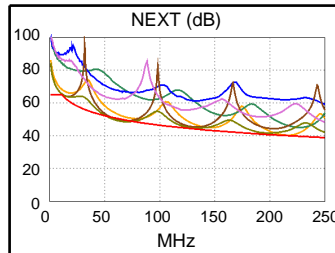

Blue Jeans Cable

Network Cable Test Report -- for more details, protocols, etc. see
www.bluejeanscable.com/networkcablereports.htm

Cable ID: OCV-5Z

Date / Time: 07/23/2013 09:43:13 AM
 Headroom -1.3 dB (NEXT 36-78)
 Test Limit: TIA Patch Cord Cat6 2.0m
 Cable Type: Cat 6 UTP

Operator: BJC
 Software Version: 2.7400
 Limits Version: 1.9300
 NVP: 69.0%

Test Summary: FAIL

Model: DTX-1800
 Main S/N: 2300619
 Remote S/N: 2300620
 Main Adapter: DTX-PC6/MN
 Remote Adapter: DTX-PC6/SR

Wire Map	1	2	3	4	5	6	7	8
PASS								
(T568B)	1	2	3	4	5	6	7	8

Length (ft)	[Pair 12]	5
Prop. Delay (ns)	[Pair 36]	8
Delay Skew (ns)	[Pair 36]	1
Resistance (ohms)	[Pair 36]	0.5

	Worst Case Margin		Worst Case Value	
	MAIN	SR	MAIN	SR
FAIL				
Worst Pair	36-78	12-36		
NEXT (dB)	-1.3F	0.3		
Freq. (MHz)	64.0	215.5		
Limit (dB)	50.2	40.0		