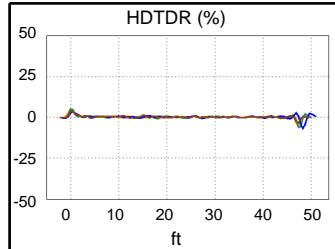

Main S/N: 2300619

Remote S/N: 2300620

Main Adapter: DTX-PC6A/MN ISO/IEC

Remote Adapter: DTX-PC6A/SR ISO/IEC

Wire Map	1	2	3	4	5	6	7	8	S
PASS									
(T568B)	1	2	3	4	5	6	7	8	S

Length (ft)	[Pair 12]	47
Prop. Delay (ns)	[Pair 45]	67
Delay Skew (ns)	[Pair 45]	2
Resistance (ohms)	[Pair 36]	5.0

	Worst Case Margin		Worst Case Value	
	MAIN	SR	MAIN	SR
FAIL				
Worst Pair	36-45	36-45		
NEXT (dB)	-6.9F	-6.5		
Freq. (MHz)	177.5	224.5		
Limit (dB)	39.9	38.3		

	Worst Case Margin		Worst Case Value	
	MAIN	SR	MAIN	SR
FAIL				
Worst Pair	12	36		
RL (dB)	-2.8F	2.6		
Freq. (MHz)	4.0	418.0		
Limit (dB)	21.6	10.7		