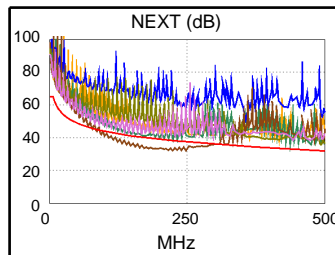

Main S/N: 2300619

Remote S/N: 2300620

Main Adapter: DTX-PC6A/MN ISO/IEC

Remote Adapter: DTX-PC6A/SR ISO/IEC

Wire Map	1	2	3	4	5	6	7	8	S
PASS									
(T568B)	1	2	3	4	5	6	7	8	S

Length (ft)	[Pair 12]	47
Prop. Delay (ns)	[Pair 45]	67
Delay Skew (ns)	[Pair 45]	2
Resistance (ohms)	[Pair 36]	5.0

	Worst Case Margin		Worst Case Value	
	MAIN	SR	MAIN	SR
FAIL				
Worst Pair	36-45	36-45		
NEXT (dB)	-6.9F	-6.5		
Freq. (MHz)	177.5	224.5		
Limit (dB)	39.9	38.3		

	Worst Case Margin		Worst Case Value	
	MAIN	SR	MAIN	SR
FAIL				
Worst Pair	12	36		
RL (dB)	-2.8F	2.6		
Freq. (MHz)	4.0	418.0		
Limit (dB)	21.6	10.7		