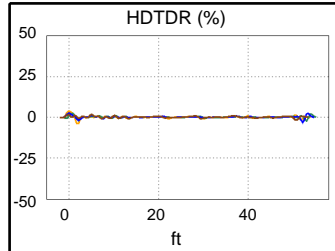

Main S/N: 2300619

Remote S/N: 2300620

Main Adapter: DTX-PC6/MN

Remote Adapter: DTX-PC6/SR

Wire Map	1	2	3	4	5	6	7	8
PASS								
(T568B)	1	2	3	4	5	6	7	8

Length (ft)	[Pair 78]	51
Prop. Delay (ns)	[Pair 36]	78
Delay Skew (ns)	[Pair 36]	3
Resistance (ohms)	[Pair 36]	2.8

	Worst Case Margin		Worst Case Value	
PASS	MAIN	SR	MAIN	SR
Worst Pair	12-45	12-45		
NEXT (dB)	2.9	2.9		
Freq. (MHz)	244.0	244.0		
Limit (dB)	37.7	37.7		

PASS	MAIN	SR	MAIN	SR
Worst Pair	12	78		
RL (dB)	0.5*	2.6		
Freq. (MHz)	34.8	200.0		
Limit (dB)	22.6	15.0		

* Measurement is within the accuracy limits of the instrument.