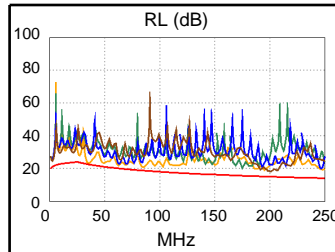

Main S/N: 2300619

Remote S/N: 2300620

Main Adapter: DTX-PC6/MN

Remote Adapter: DTX-PC6/SR

Wire Map	1	2	3	4	5	6	7	8
PASS								
(T568B)	1	2	3	4	5	6	7	8

Length (ft)	[Pair 78]	51
Prop. Delay (ns)	[Pair 36]	78
Delay Skew (ns)	[Pair 36]	3
Resistance (ohms)	[Pair 36]	2.8

	Worst Case Margin		Worst Case Value	
PASS	MAIN	SR	MAIN	SR
Worst Pair	12-45	12-45		
NEXT (dB)	2.9	2.9		
Freq. (MHz)	244.0	244.0		
Limit (dB)	37.7	37.7		

PASS	MAIN	SR	MAIN	SR
Worst Pair	12	78		
RL (dB)	0.5*	2.6		
Freq. (MHz)	34.8	200.0		
Limit (dB)	22.6	15.0		