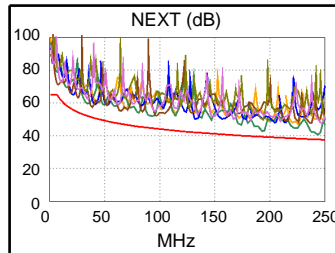

Main S/N: 2300619

Remote S/N: 2300620

Main Adapter: DTX-PC6/MN

Remote Adapter: DTX-PC6/SR

Wire Map	1	2	3	4	5	6	7	8
PASS								
(T568B)	1	2	3	4	5	6	7	8

Length (ft)	[Pair 78]	51
Prop. Delay (ns)	[Pair 36]	78
Delay Skew (ns)	[Pair 36]	3
Resistance (ohms)	[Pair 36]	2.8

	Worst Case Margin		Worst Case Value	
PASS	MAIN	SR	MAIN	SR
Worst Pair	12-45	12-45		
NEXT (dB)	2.9	2.9		
Freq. (MHz)	244.0	244.0		
Limit (dB)	37.7	37.7		

PASS	MAIN	SR	MAIN	SR
Worst Pair	12	78		
RL (dB)	0.5*	2.6		
Freq. (MHz)	34.8	200.0		
Limit (dB)	22.6	15.0		